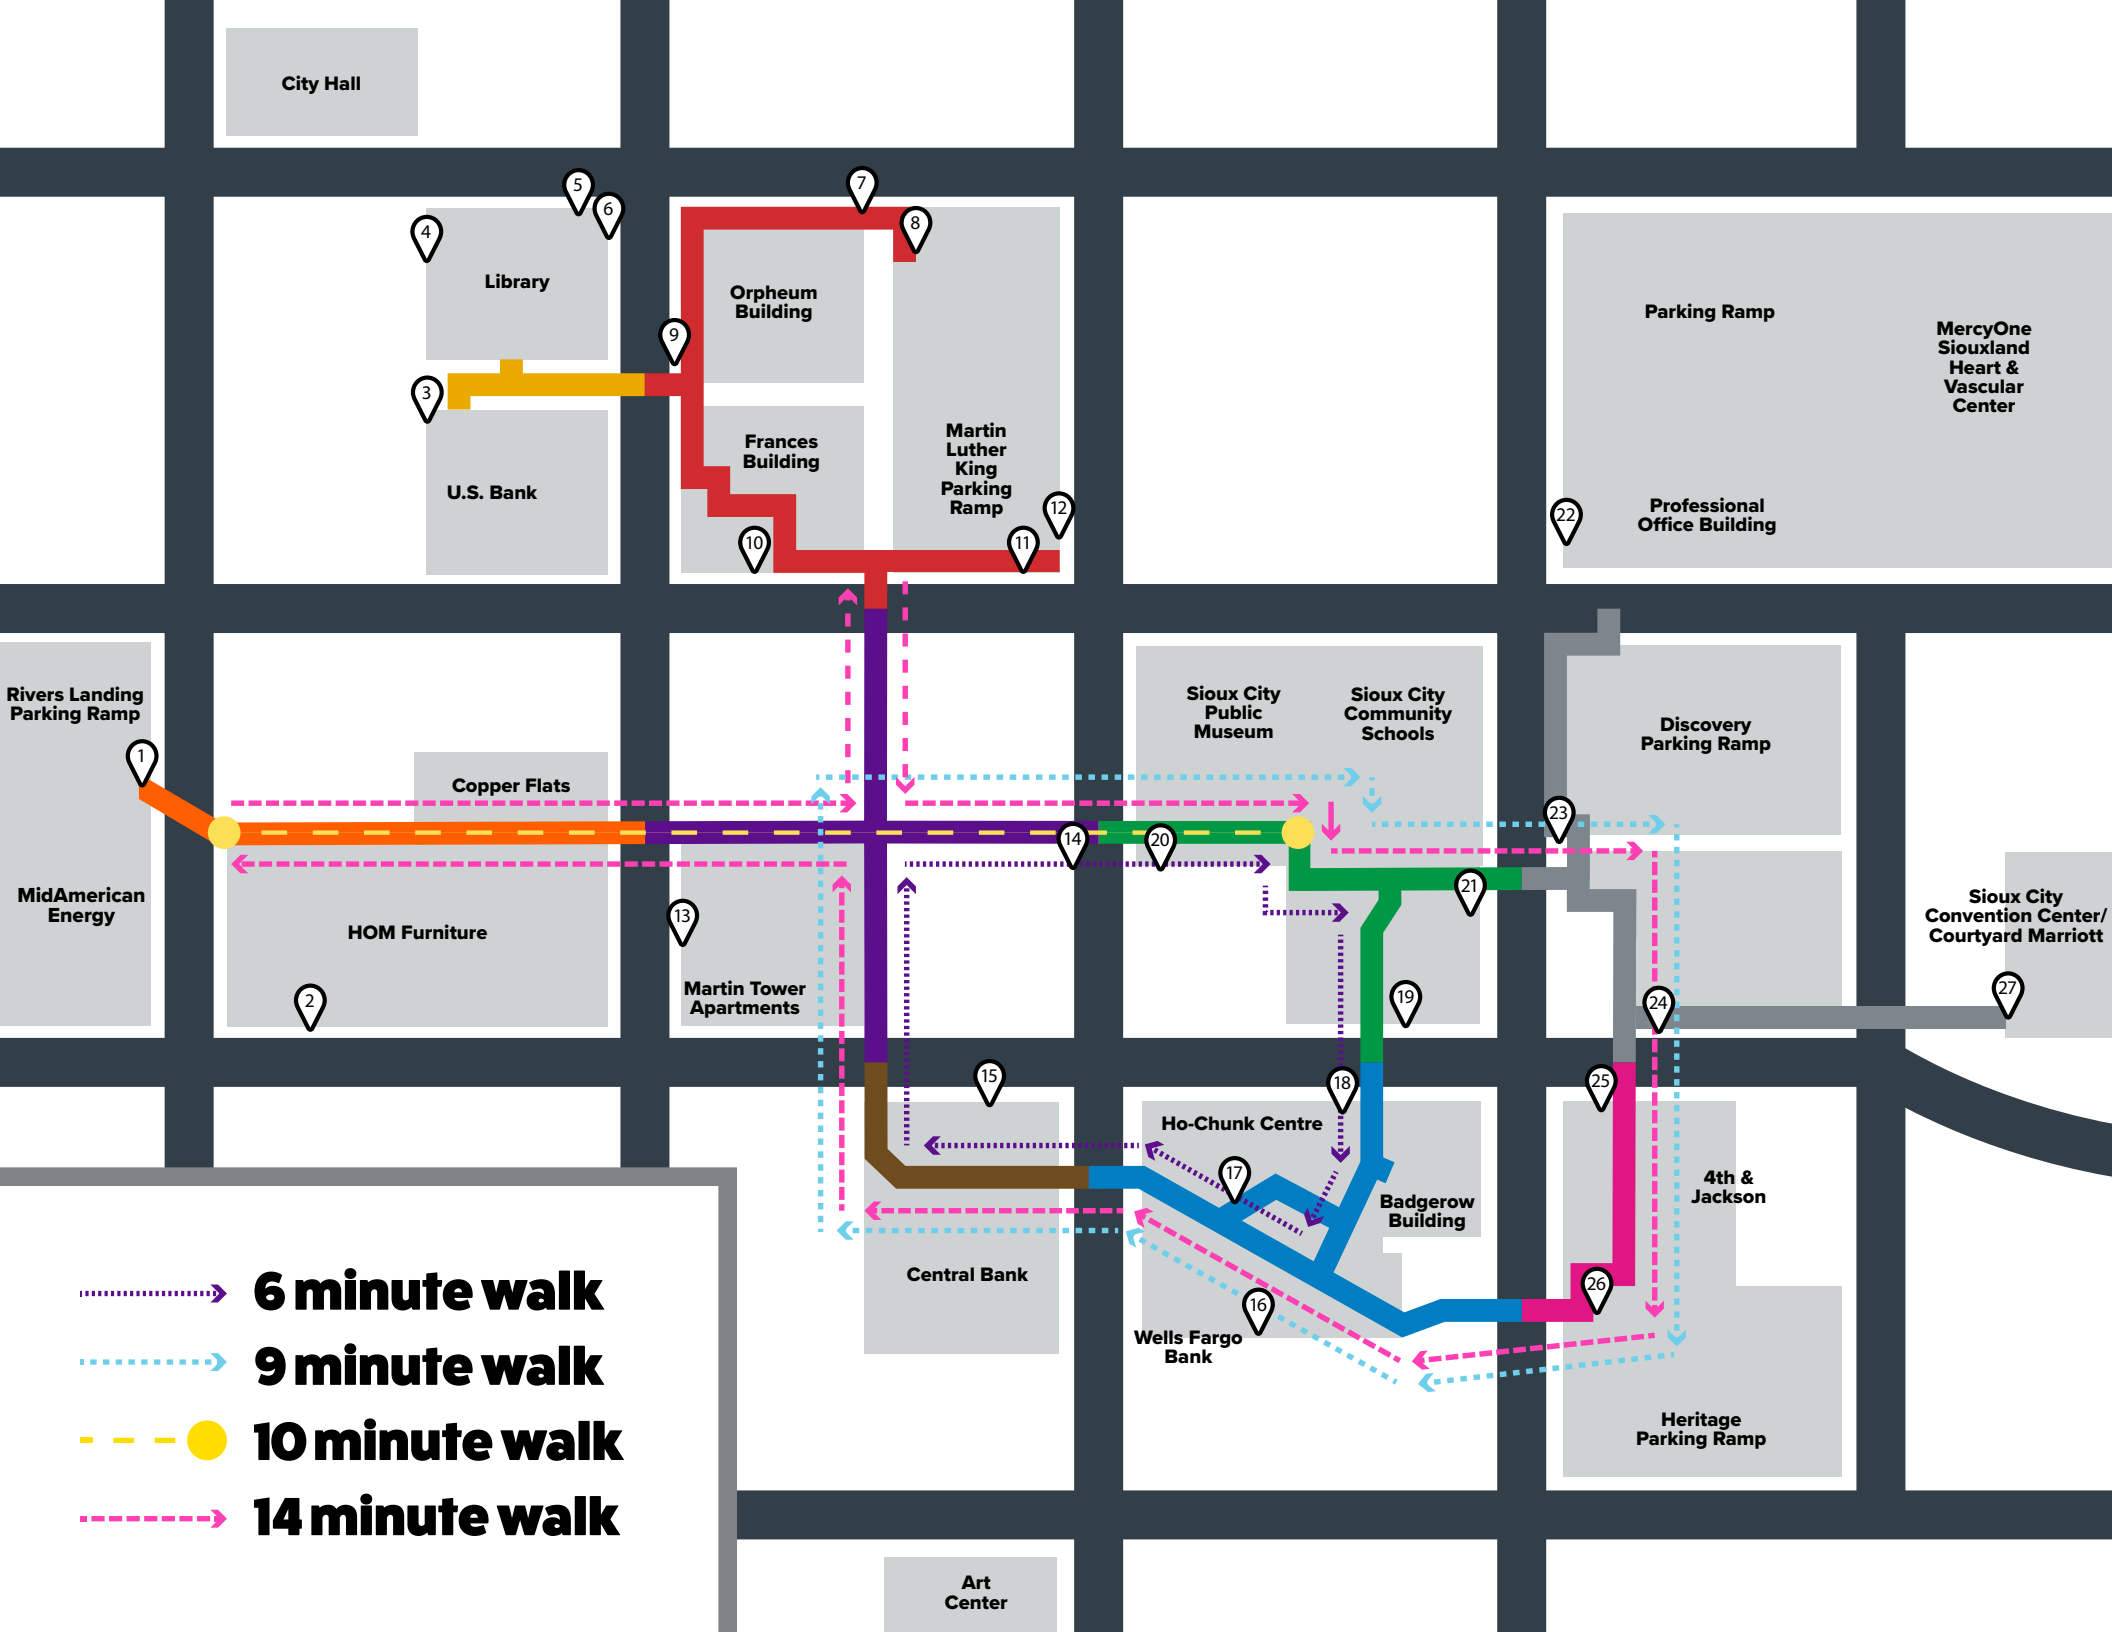

SKYWALK MAP

HOURS

Monday - Friday 6:30am - 10pm *6pm limited access

Saturday 9am - 10pm *6pm limited access

Sunday 9am - 6pm *6pm limited access

*Limited access is a shut down of the yellow, red & brown corridors.

DISTANCES

Rivers Landing Ramp to
Discovery Ramp .33 miles
(4 blks)

Rivers Landing Ramp to
Heritage Ramp .4 miles
(5 blks)

Rivers Landing Ramp to
MercyOne Siouxland Medical Center .5 miles
(6 blks)

Amera Gardens to
Ho-Chunk Centre .1 miles
(1 1/3 blks)

Amera Gardens to
SC Convention Center/Courtyard .2 miles
(1 1/5 blks)

Amera Gardens to
HOM Furniture .25 miles
(3 blks)

Ground Level Entrance 

1119 4th Street, Suite 104
Sioux City, IA 51101
712-279-6381
downtownsiouxcity.com

SKYWALK MAP

City Hall

-  **6 minute walk**
-  **9 minute walk**
-  **10 minute walk**
-  **14 minute walk**