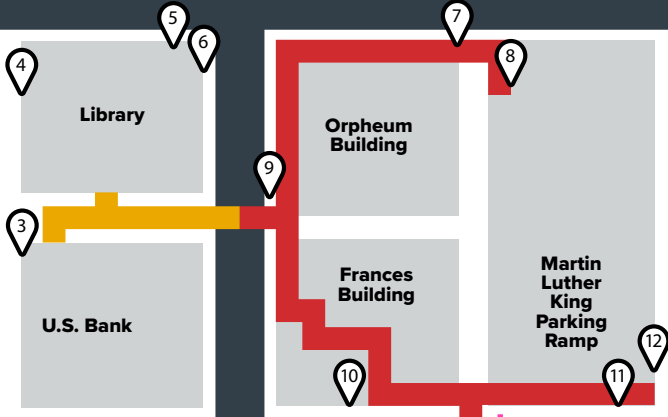

DISTANCES

Rivers Landing Ramp to
Discovery Ramp .33 miles
(4 blks)

Rivers Landing Ramp to
Heritage Ramp .4 miles
(5 blks)

Rivers Landing Ramp to
MercyOne Siouxland Medical Center .5 miles
(6 blks)

Amera Gardens to
Ho-Chunk Centre .1 miles
(1 1/3 blks)

Amera Gardens to
SC Convention Center/Courtyard .2 miles
(1 1/5 blks)

Amera Gardens to
HOM Furniture .25 miles
(3 blks)

Ground Level Entrance 

1119 4th Street, Suite 104
Sioux City, IA 51101
712-279-6381
downtownsiouxcity.com

SKYWALK MAP

City Hall

-  **6 minute walk**
-  **9 minute walk**
-  **10 minute walk**
-  **14 minute walk**