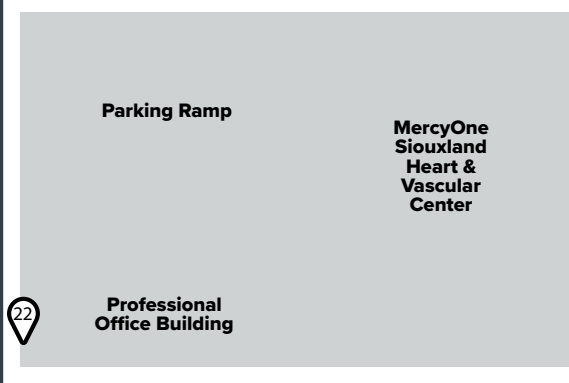

SKYWALK MAP

City Hall

-  **6 minute walk**
-  **9 minute walk**
-  **10 minute walk**
-  **14 minute walk**