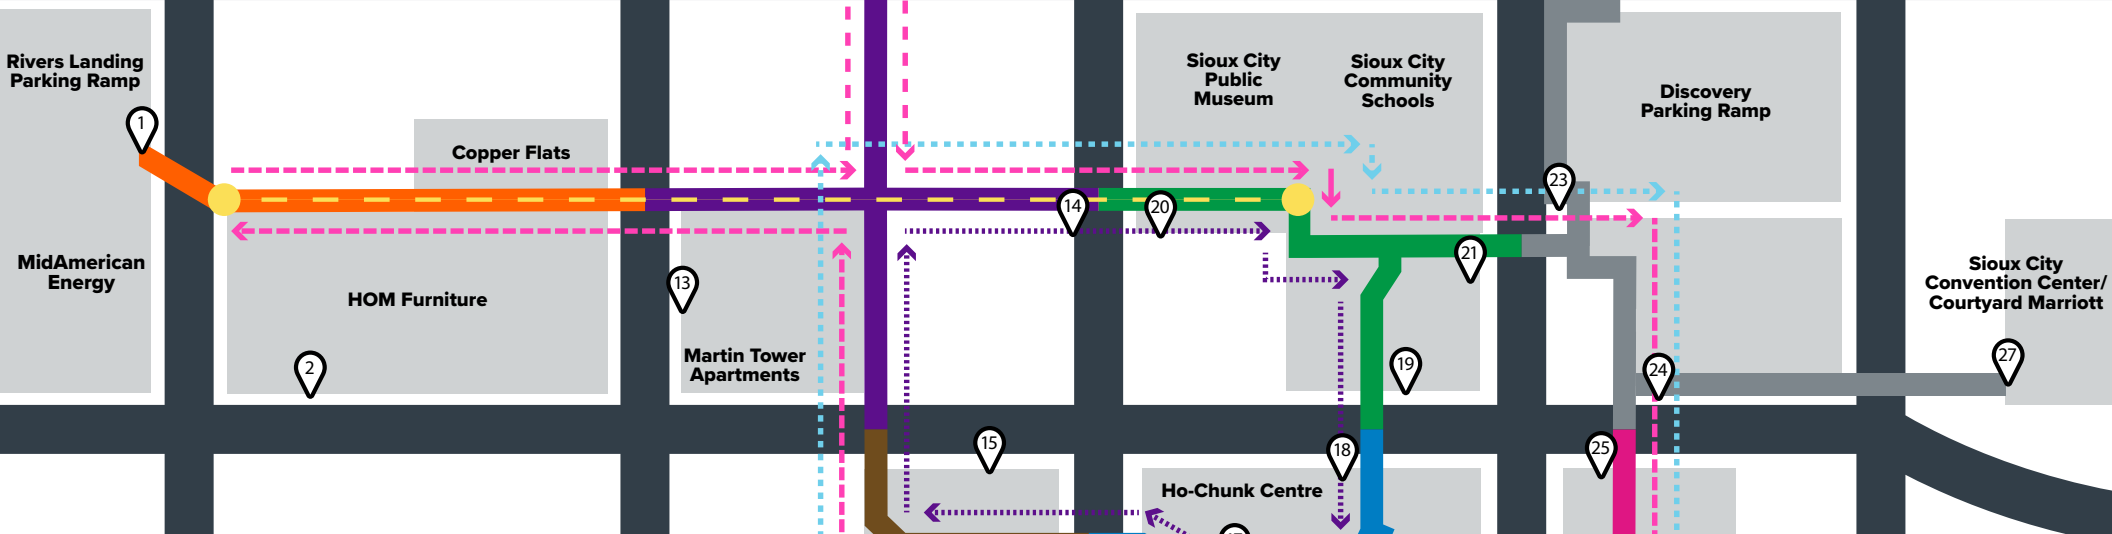

SKYWALK MAP

HOURS

Monday - Friday 6:30am - 10pm *6pm limited access

Saturday 9am - 10pm *6pm limited access

Sunday 9am - 6pm *6pm limited access

*Limited access is a shut down of the yellow, red & brown corridors.

DISTANCES

Rivers Landing Ramp to
Discovery Ramp .33 miles
(4 blks)

Rivers Landing Ramp to
Heritage Ramp .4 miles
(5 blks)

Rivers Landing Ramp to
MercyOne Siouxland Medical Center .5 miles
(6 blks)

Amera Gardens to
Ho-Chunk Centre .1 miles
(1 1/3 blks)

Amera Gardens to
SC Convention Center/Courtyard .2 miles
(1 1/5 blks)

Amera Gardens to
HOM Furniture .25 miles
(3 blks)

Ground Level Entrance 

1119 4th Street, Suite 104
Sioux City, IA 51101
712-279-6381
downtownsiouxcity.com

SKYWALK MAP

City Hall

-  **6 minute walk**
-  **9 minute walk**
-  **10 minute walk**
-  **14 minute walk**